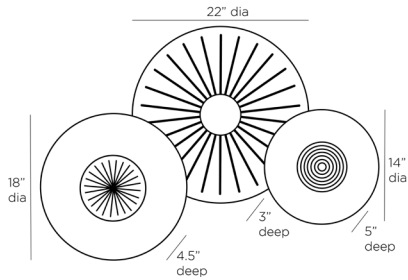

ARTERIOS

RHODES WALL PLAQUES, SET OF 3

6979

Jungle

Contract Recommendations: Add Security Cleat

A spree of luxe materials—jungle, white, and galaxy marble with antique brass and bronze-finished brass cladding—layer together in the trio of Rhodes wall plaques. The set, which can be hung vertically or horizontally, is captivating in any space for a standout moment. Each plaque is fitted with a mounting bracket. Finishes will vary.

APPEARANCE

Material	Galaxy Brass Clad, Marble
Finish	Antique Brass, Bronze, Jungle, White
Finish Will Vary	true
Top Coat/Sealant	false

SHIPPING

Product Weight	22.5 LBS
Gross Weight 1	30.87 LBS
Shipping Box 1	H: 22 IN, L: 22 IN, W: 23 IN